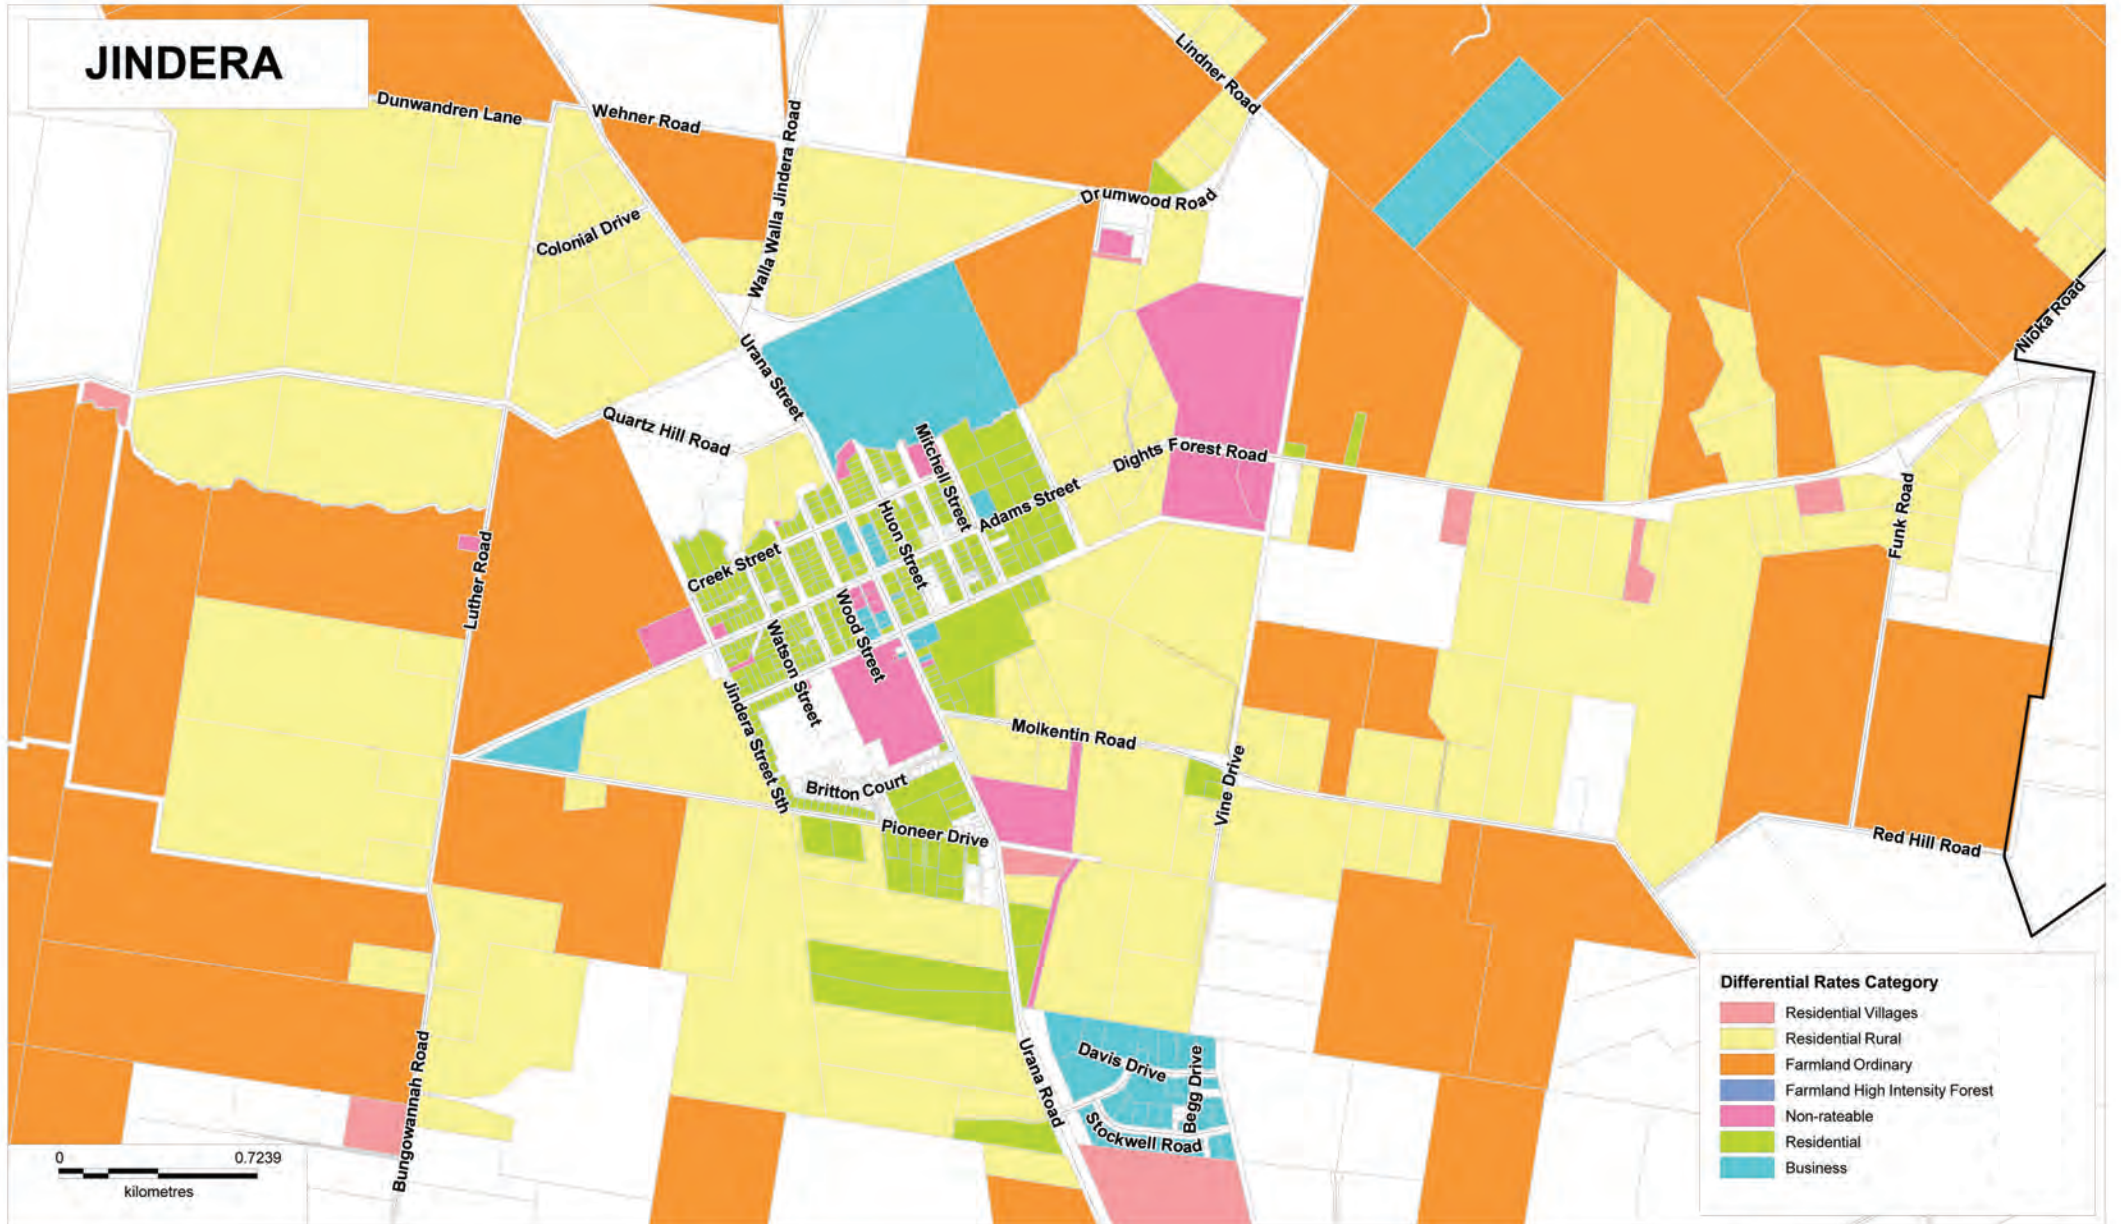

# JINDERA

**Differential Rates Category**

- Residential Villages
- Residential Rural
- Farmland Ordinary
- Farmland High Intensity Forest
- Non-rateable
- Residential
- Business

**GREATER HUME SHIRE COUNCIL**  
**Rates Categories**  
 Excludes unmatched parcels

**Legend**

- Town
- LGA Boundary
- Cadastre