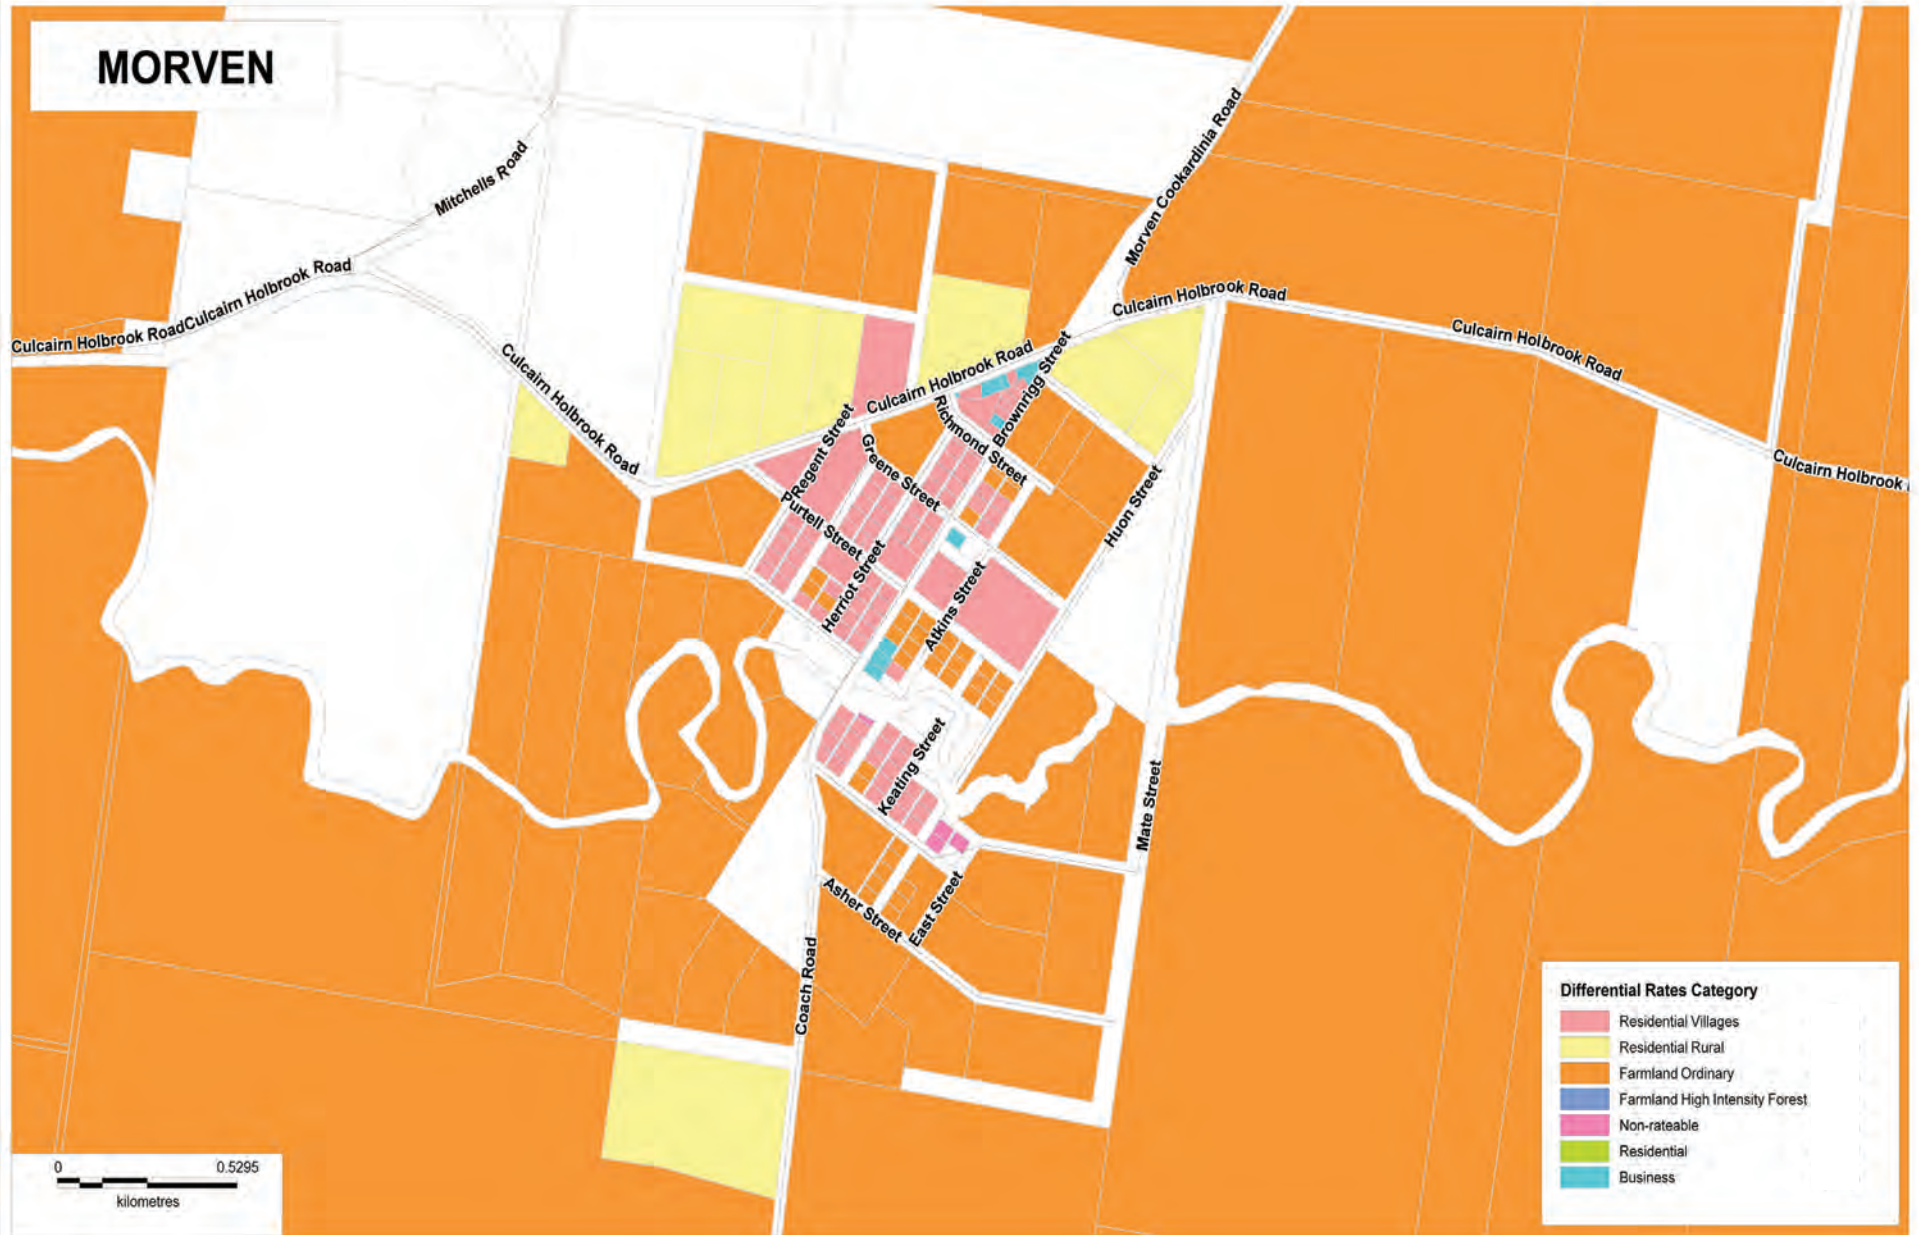

# MORVEN

## GREATER HUME SHIRE COUNCIL

### Rates Categories

Excludes unmatched parcels

#### Legend

- Town
- LGA Boundary
- Cadastral

Map generated 31/05/2012