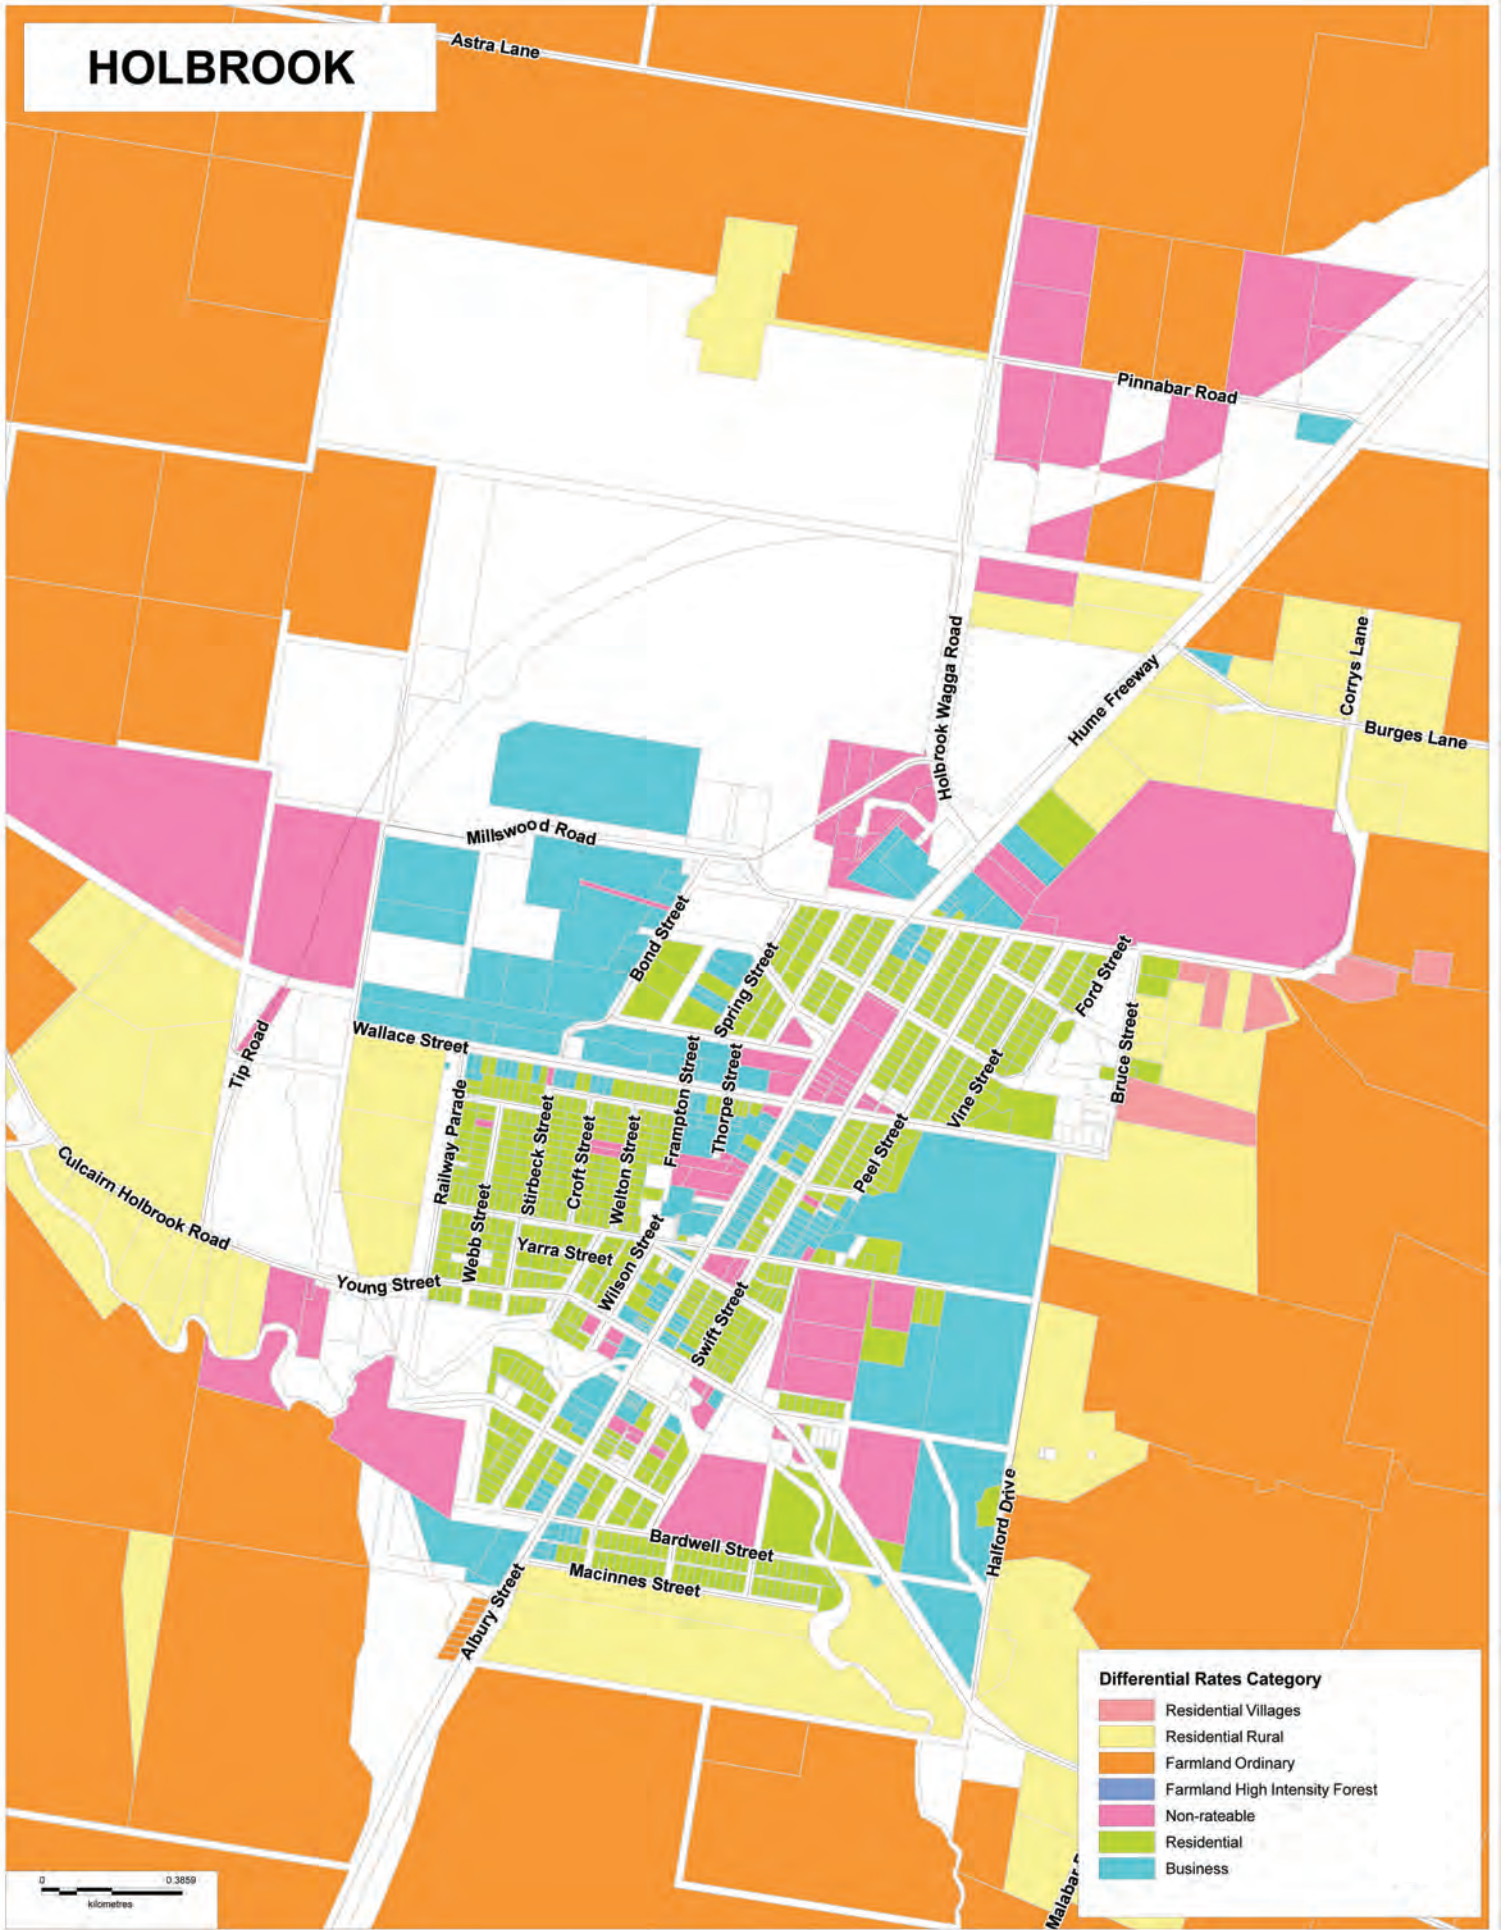

HOLBROOK

Differential Rates Category

■	Residential Villages
■	Residential Rural
■	Farmland Ordinary
■	Farmland High Intensity Forest
■	Non-rateable
■	Residential
■	Business

0 0.3859 kilometres

GREATER HUME SHIRE COUNCIL

Rates Categories

Excludes unmatched parcels

Legend

- Town
- LGA Boundary
- Cadastre

Map generated 31/05/2012